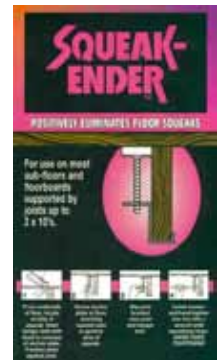

6018200 18" X 200' ROLL—6/CTN
 60181000 18" X 1000' ROLL—1/CTN

6024200 23-1/2" X 200' ROLL—6/CTN
 60241000 23-1/2" X 1000' ROLL—6/CTN

FLOOR ARMOUR

FOR LINOLEUM, WOOD AND NON-POROUS FLOORS NO APPLICATOR NEEDED

6025200 24" X 200' ROLL / BLUE COLOR

CARPET ARMOUR APPLICATOR

FOR ROLLS 24" TO 36"

602436 CARPET ARMOUR APPLICATOR 24' TO 36"

SQUEAK - ENDER

SOLUTION TO SQUEAKY FLOORS

602084 INSTALL FROM UNDER SIDE OF FLOOR

BOTTOM CLOSURE TAPE

MENDING MATERIAL
 SOLID COATED FABRIC W/ADHESIVE

60600 TAPE 6" X 180' TO REPAIR LONG SLITS AROUND AC OR WATER LINES - 12/CTN
 602825 ROLL 28" X 25' FOR ANY SIZE PATCH - 20/CTN

SAG - ENDER