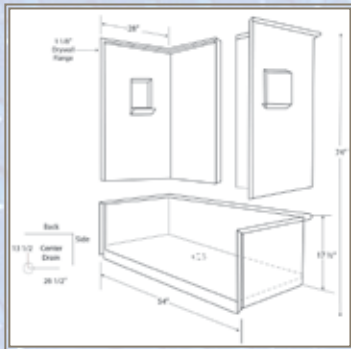

Pure Rain™

TUBS & SHOWERS