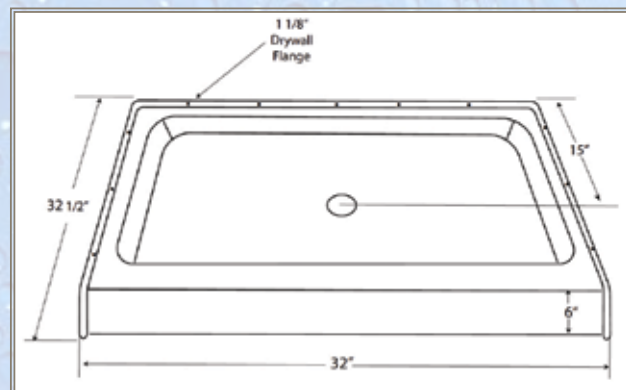

Pure Rain™
TUBS & SHOWERS

- 53110009-1 SHOWER BASE-FG 32" X 32"-WHITE
- 53110009-2 SHOWER BASE-FG 32" X 32"-ALMOND

Contact us at 800.945.4440