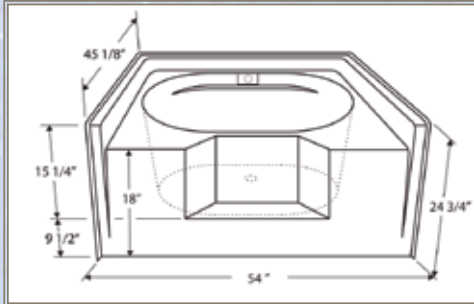

Pure Rain™

TUBS & SHOWERS

- 53110006-1 TUB-FG 45" X 54" X 25"-WHITE
- 53110006-2 TUB-FG 45" X 54" X 25"-ALMOND
- 53110007-1 TUB-FG 43" X 60" X 26"-WHITE
- 53110007-2 TUB-FG 43" X 60" X 26"-ALMOND
- 53110008-1 TUB-FG 49" X 60" X 17"-WHITE
- 53110008-2 TUB-FG 49" X 60" X 17"-ALMOND