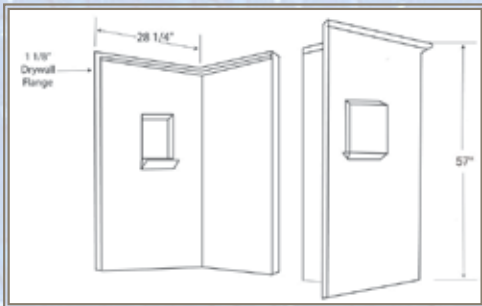

Ease of Installation

Integral multi-piece bottom support means no additional support materials needed
Dry flange trim-consistent flange for easy installation without additional trimming
Unique sizes for manufactured housing installations

Pure Rain™

TUBS & SHOWERS

Shower base with optional surround shown

- 53110005-1 SHOWER BASE-FG 27" X 54"-WHITE
- 53110005-2 SHOWER BASE-FG 27" X 54"-ALMOND
- 53110004-1 WALL KIT 27" X 54" X 25"-WHITE 2 PIECE
- 53110004-2 WALL KIT 27" X 54" X 25"-ALMOND 2 PIECE

Pure Rain[™]
TUBS & SHOWERS

- 53110009-1 SHOWER BASE-FG 32" X 32"-WHITE
- 53110009-2 SHOWER BASE-FG 32" X 32"-ALMOND

Contact us at 800.945.4440

Pure Rain™

TUBS & SHOWERS

- 53110004-1 WALL KIT 27" X 54" X 25"-WHITE 2 PIECE
- 53110004-2 WALL KIT 27" X 54" X 25"-ALMOND 2 PIECE

Pure Rain™

TUBS & SHOWERS

- 53110006-1 TUB-FG 45" X 54" X 25"-WHITE
- 53110006-2 TUB-FG 45" X 54" X 25"-ALMOND
- 53110007-1 TUB-FG 43" X 60" X 26"-WHITE
- 53110007-2 TUB-FG 43" X 60" X 26"-ALMOND
- 53110008-1 TUB-FG 49" X 60" X 17"-WHITE
- 53110008-2 TUB-FG 49" X 60" X 17"-ALMOND