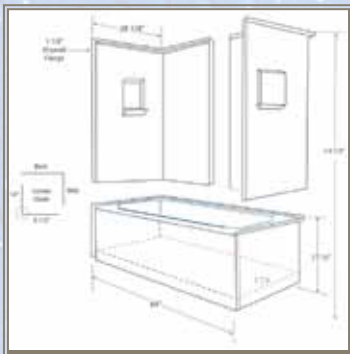

Ease of Installation

Integral multi-piece bottom support means no additional support materials needed
Dry flange trim-consistent flange for easy installation without additional trimming
Unique sizes for manufactured housing installations

Center drain

Right drain

Left drain

- 53110001-1 TUB-FG 27" X 54" X 17"-LH WHITE
- 53110001-2 TUB-FG 27" X 54" X 17"-LH ALMOND
- 53110002-1 TUB-FG 27" X 54" X 17"-RH WHITE
- 53110002-2 TUB-FG 27" X 54" X 17"-RH ALMOND
- 53110003-1 TUB-FG 27" X 54" X 17"-CD WHITE
- 53110003-2 TUB-FG 27" X 54" X 17"-CD ALMOND
- 53110004-1 WALL KIT 27" X 54" X 25"-WHITE
- 53110004-2 WALL KIT 27" X 54" X 25"-ALMOND