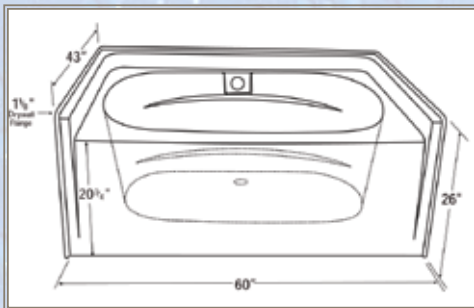

Pure Rain™

TUBS & SHOWERS

- 53110006-1 TUB-FG 45" X 54" X 25"-WHITE
- 53110006-2 TUB-FG 45" X 54" X 25"-ALMOND
- 53110007-1 TUB-FG 43" X 60" X 26"-WHITE
- 53110007-2 TUB-FG 43" X 60" X 26"-ALMOND
- 53110008-1 TUB-FG 49" X 60" X 17"-WHITE
- 53110008-2 TUB-FG 49" X 60" X 17"-ALMOND