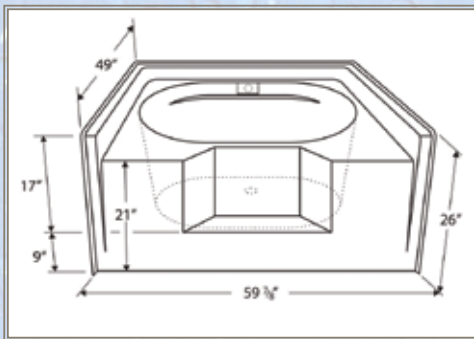

Pure Rain™

TUBS & SHOWERS

Shower base with optional surround shown

- 53110005-1 SHOWER BASE-FG 27" X 54"-WHITE
- 53110005-2 SHOWER BASE-FG 27" X 54"-ALMOND
- 53110004-1 WALL KIT 27" X 54" X 25"-WHITE 2 PIECE
- 53110004-2 WALL KIT 27" X 54" X 25"-ALMOND 2 PIECE

Pure Rain[™]
TUBS & SHOWERS

- 53110009-1 SHOWER BASE-FG 32" X 32"-WHITE
- 53110009-2 SHOWER BASE-FG 32" X 32"-ALMOND

Contact us at 800.945.4440

Pure Rain™

TUBS & SHOWERS

- 53110004-1 WALL KIT 27" X 54" X 25"-WHITE 2 PIECE
- 53110004-2 WALL KIT 27" X 54" X 25"-ALMOND 2 PIECE

Pure Rain™

TUBS & SHOWERS

- 53110006-1 TUB-FG 45" X 54" X 25"-WHITE
- 53110006-2 TUB-FG 45" X 54" X 25"-ALMOND
- 53110007-1 TUB-FG 43" X 60" X 26"-WHITE
- 53110007-2 TUB-FG 43" X 60" X 26"-ALMOND
- 53110008-1 TUB-FG 49" X 60" X 17"-WHITE
- 53110008-2 TUB-FG 49" X 60" X 17"-ALMOND